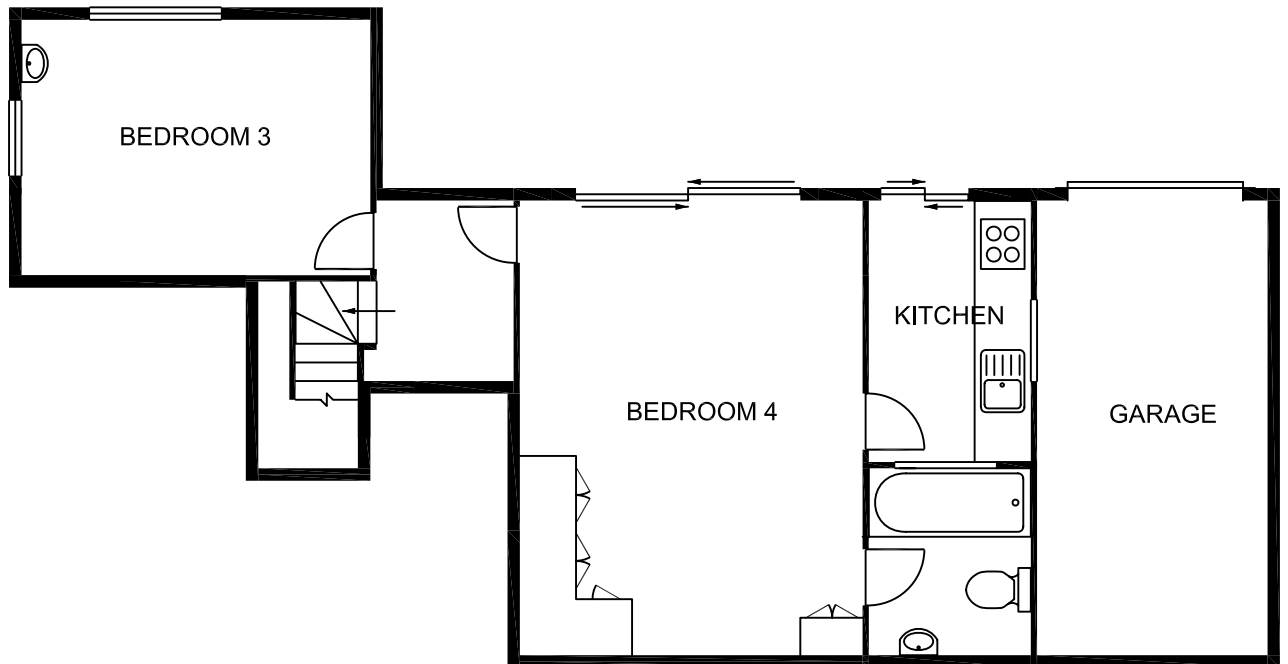

FIRST FLOOR

GROUND FLOOR

APPROX. GROSS INTERNAL FLOOR AREA 2127 SQFT 196 SQM

FOR IDENTIFICATION ONLY NOT TO SCALE

THEFLOORPLANSTUDIO.COM